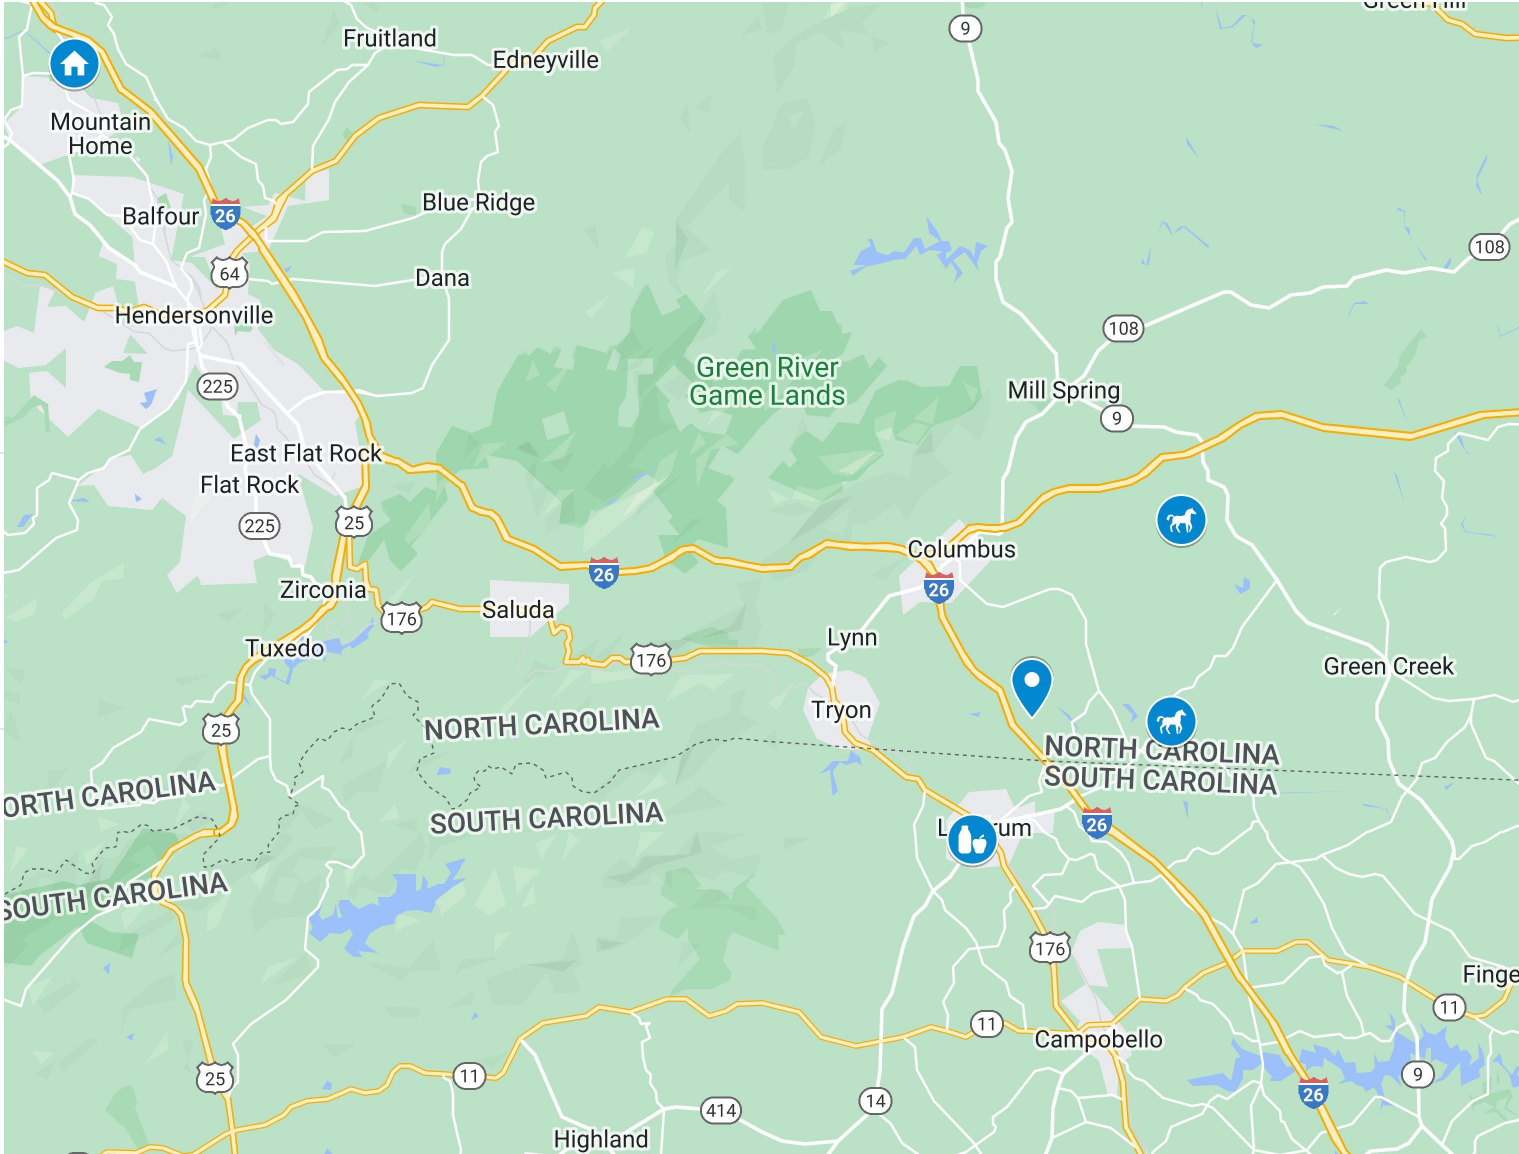

## Feed and Seed

-  The Hay Rack
-  Southern States Hendersonville Plant

## Trails

-  Guion Farm Parking Area, Sky Valley Road, Hendersonville, NC
-  Foothills Equestrian Nature Center (FENCE)
-  Biltmore Estate Guided and Private Horseback Trail Rides

Equine Vets, Resources and More near Tryon Equestrian Farms in Mill Spring, NC

## Horse Transportation